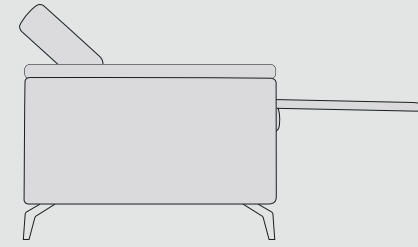

# KENT

98

-Poltrona  
-Fauteuil  
-Chair

100

164

-2 Posti  
-2 Places  
-2 Seaters

160

-3 Posti  
-3 Places  
-3 Seaters

200

ALTONI  
MADE IN ITALY

Pulsantiera Touch

Touch control panel

Panneau de  
commande tactile

Connettore USB

USB connector

Connecteur USB